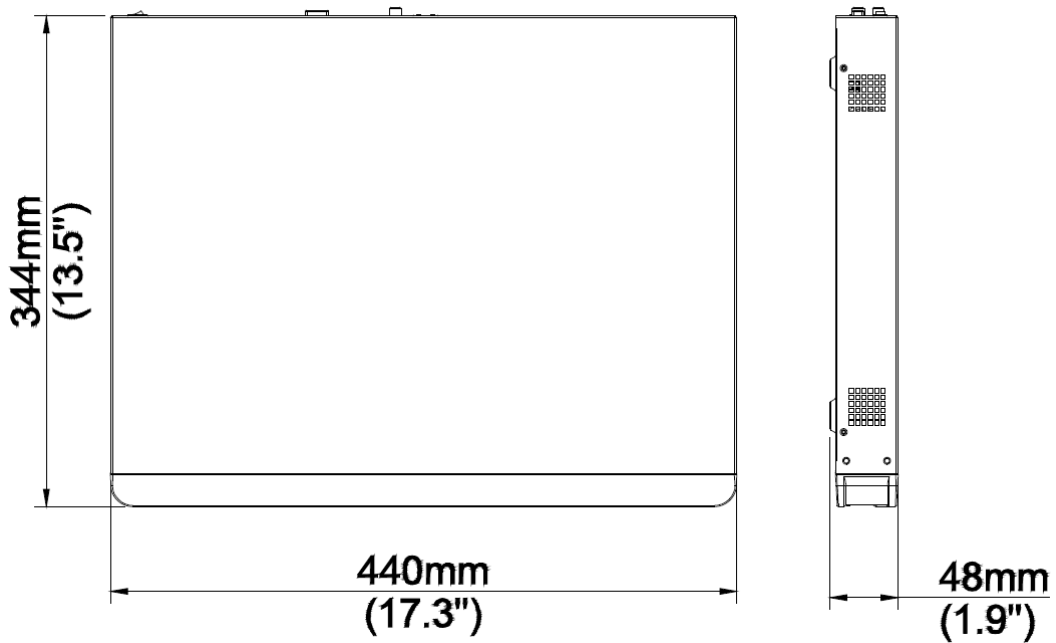

## General

Power Supply	12V DC/5A Power Consumption : 12W (without HDD)
Working Environment	
Dimensions (WxDxH)	440mm x 344mm x 48mm (17.3" x 13.5" x 1.9")
Weight (without HDD)	3Kg (6.61lb)

## Dimensions