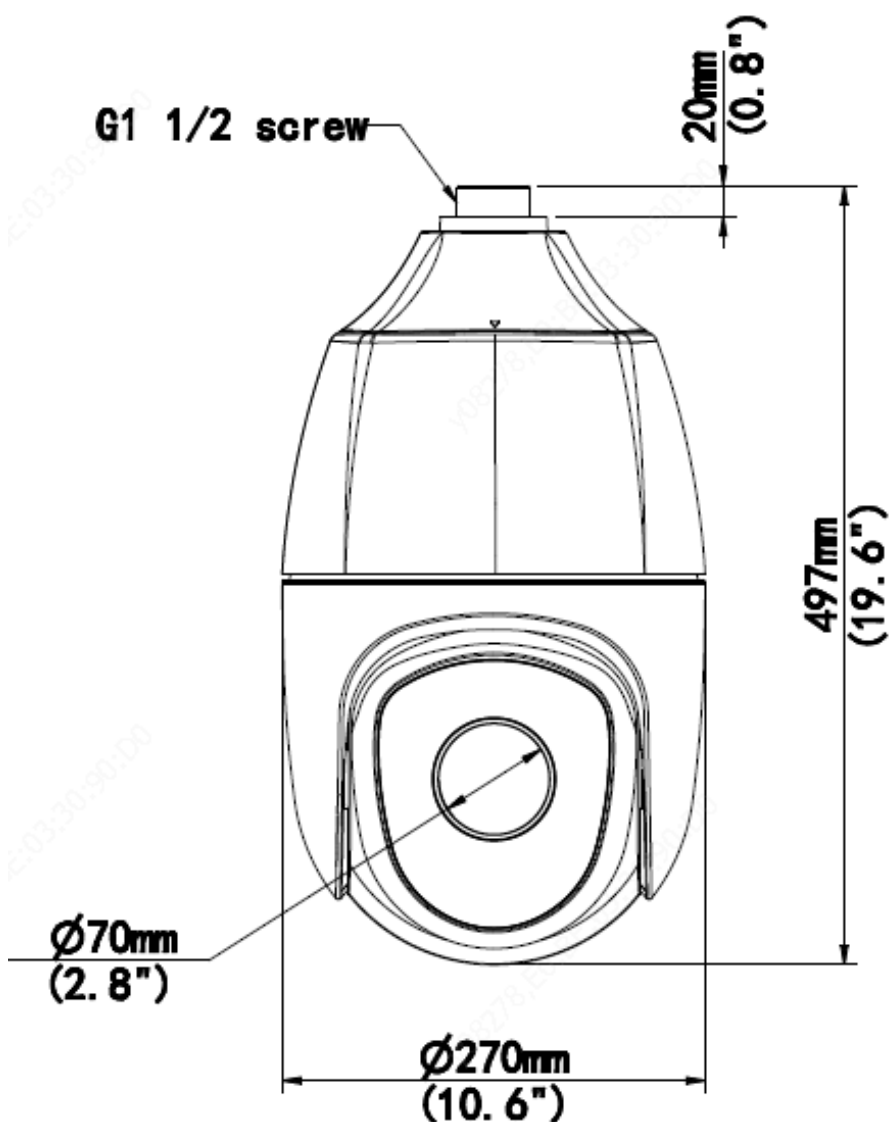

WIFI	N/A
Network	1 * RJ45 10M/100M Base-TX Ethernet
Video output	N/A
Certification	
Certification	CE,FCC,RoHS
General	
Power	AC 24V ±25%, DC 24V±25%, PoE ++(IEEE 802.3bt)
	Power consumption: MAX 61W
Power Interface	Wires with cold-pressed terminal
Surge Protection	6KV
Vandal Resistant	N/A
Ingress Protection	IP66
Reset Button	Support